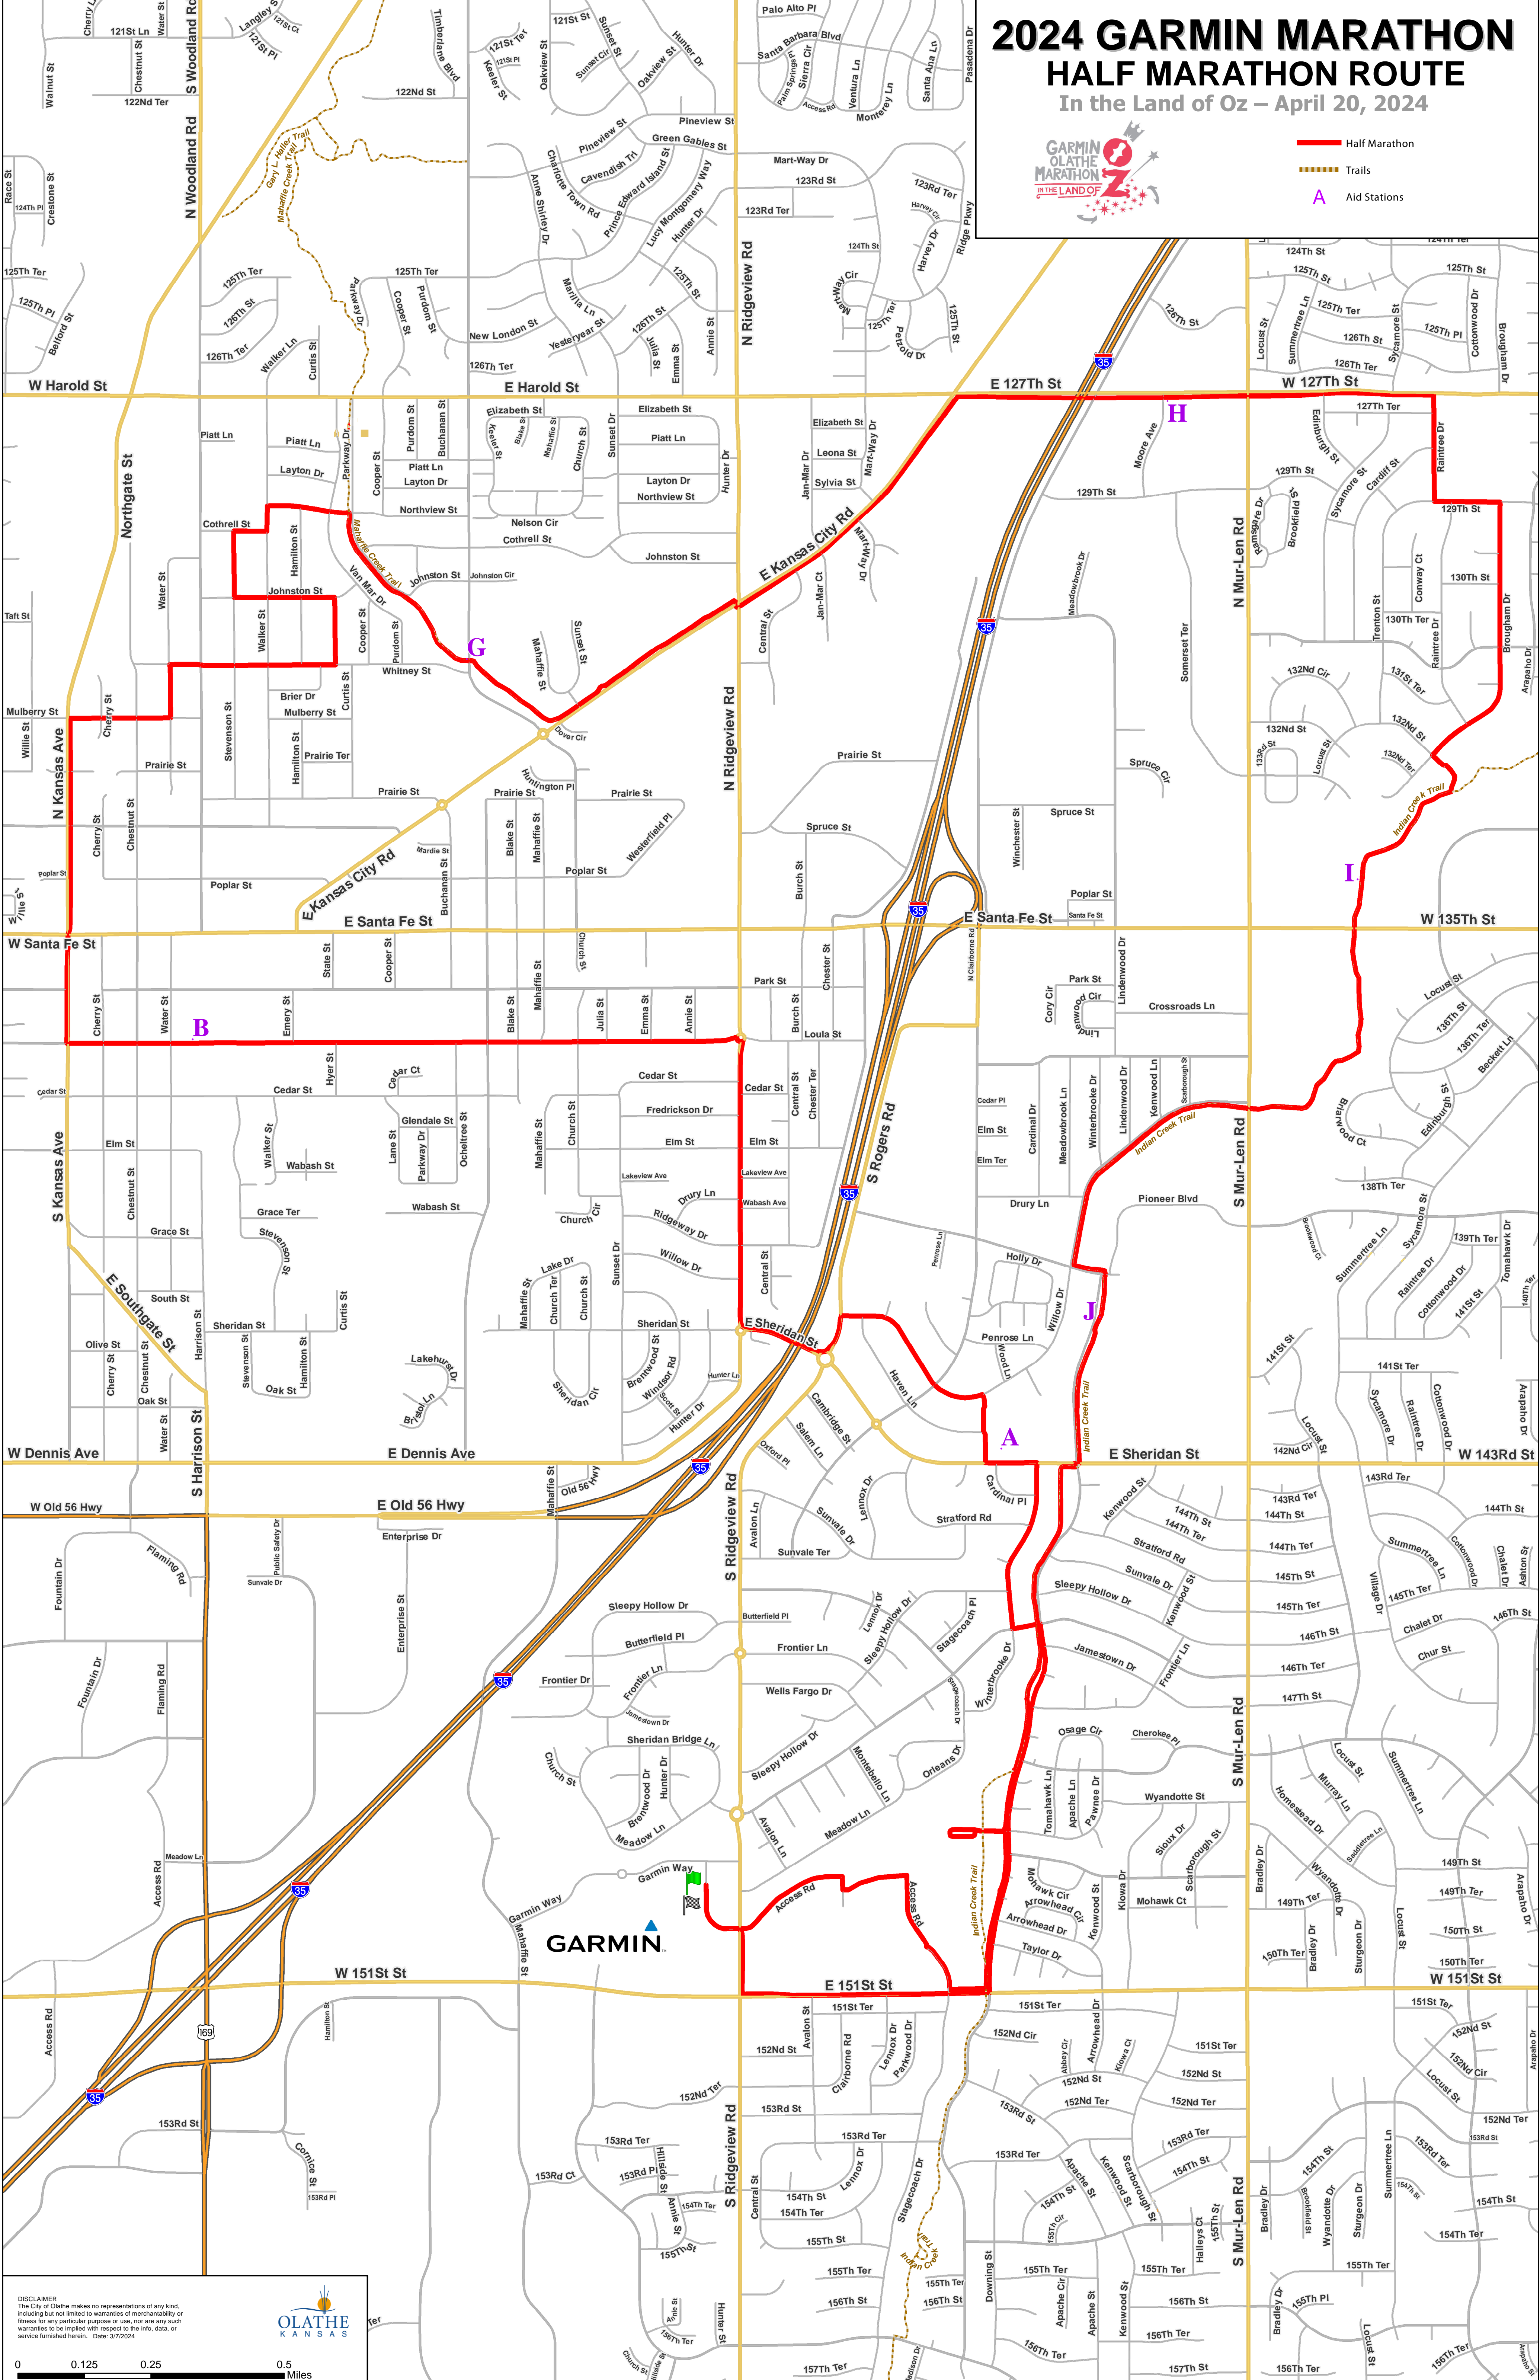

2024 GARMIN MARATHON HALF MARATHON ROUTE

In the Land of Oz – April 20, 2024

- Half Marathon
- Trails
- A Aid Stations

DISCLAIMER
The City of Olathe makes no representations of any kind, including but not limited to warranties of merchantability or fitness for any particular purpose or use, nor are any such warranties to be implied with respect to the info, data, or service furnished herein. Date: 3/7/2024

0 0.125 0.25 0.5 Miles